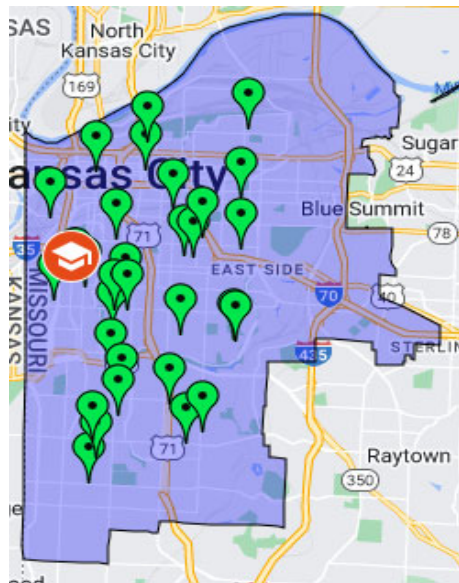

Year-over-year RFE Comparison