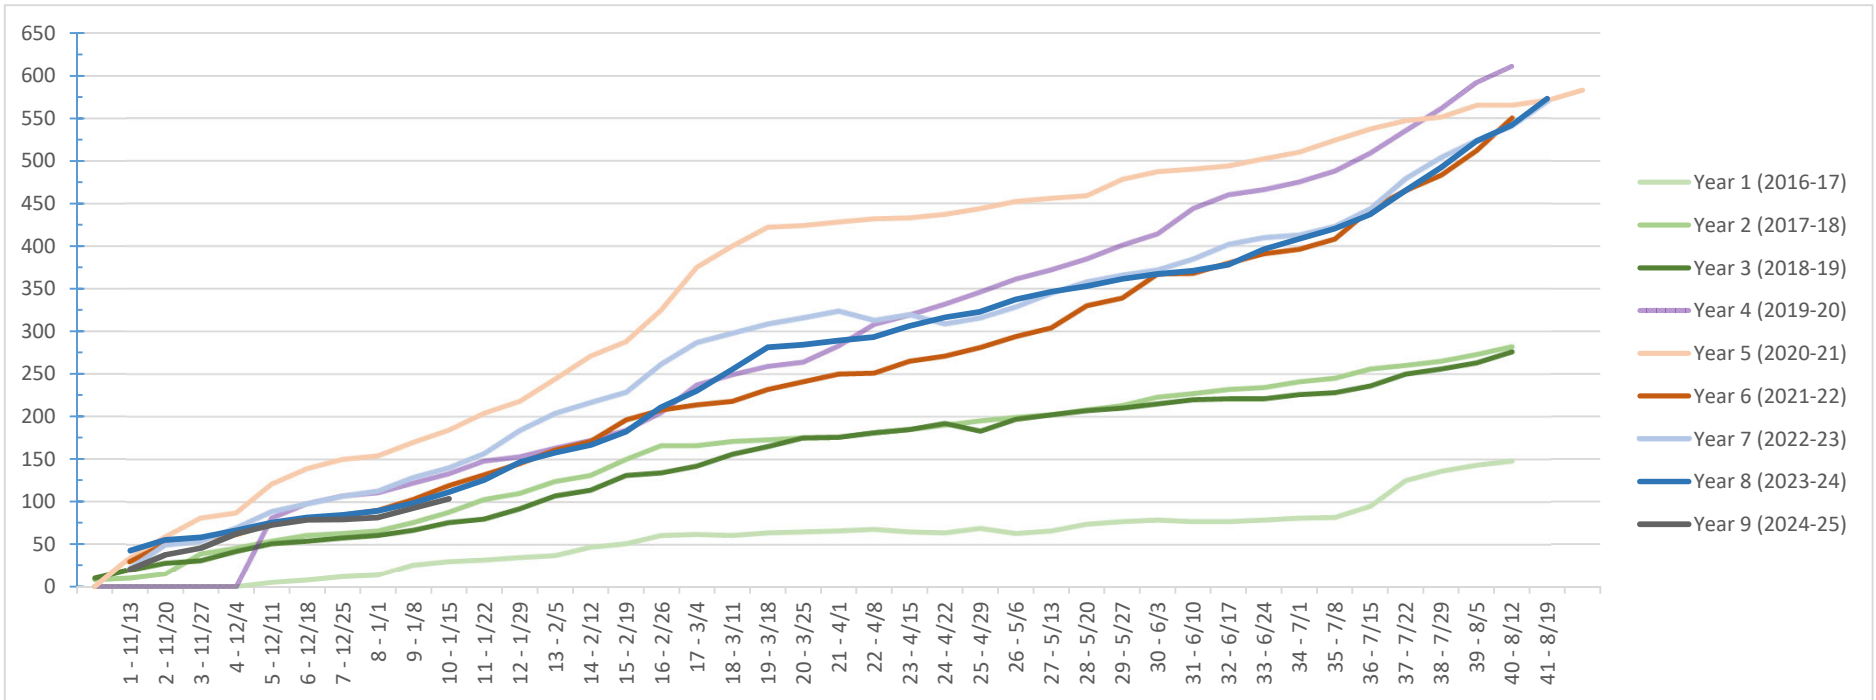

Year-over-year RFE Comparison