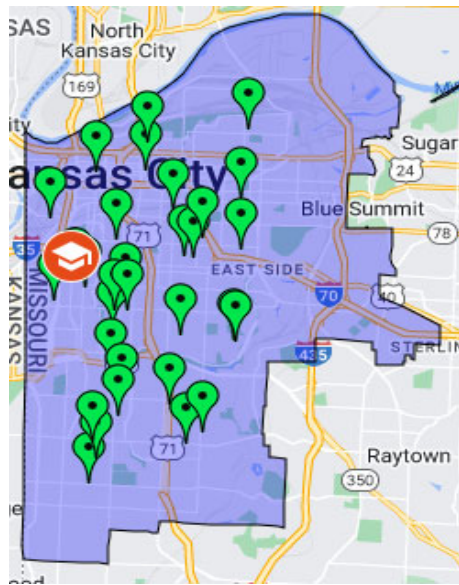

Year-over-year RFE Comparison