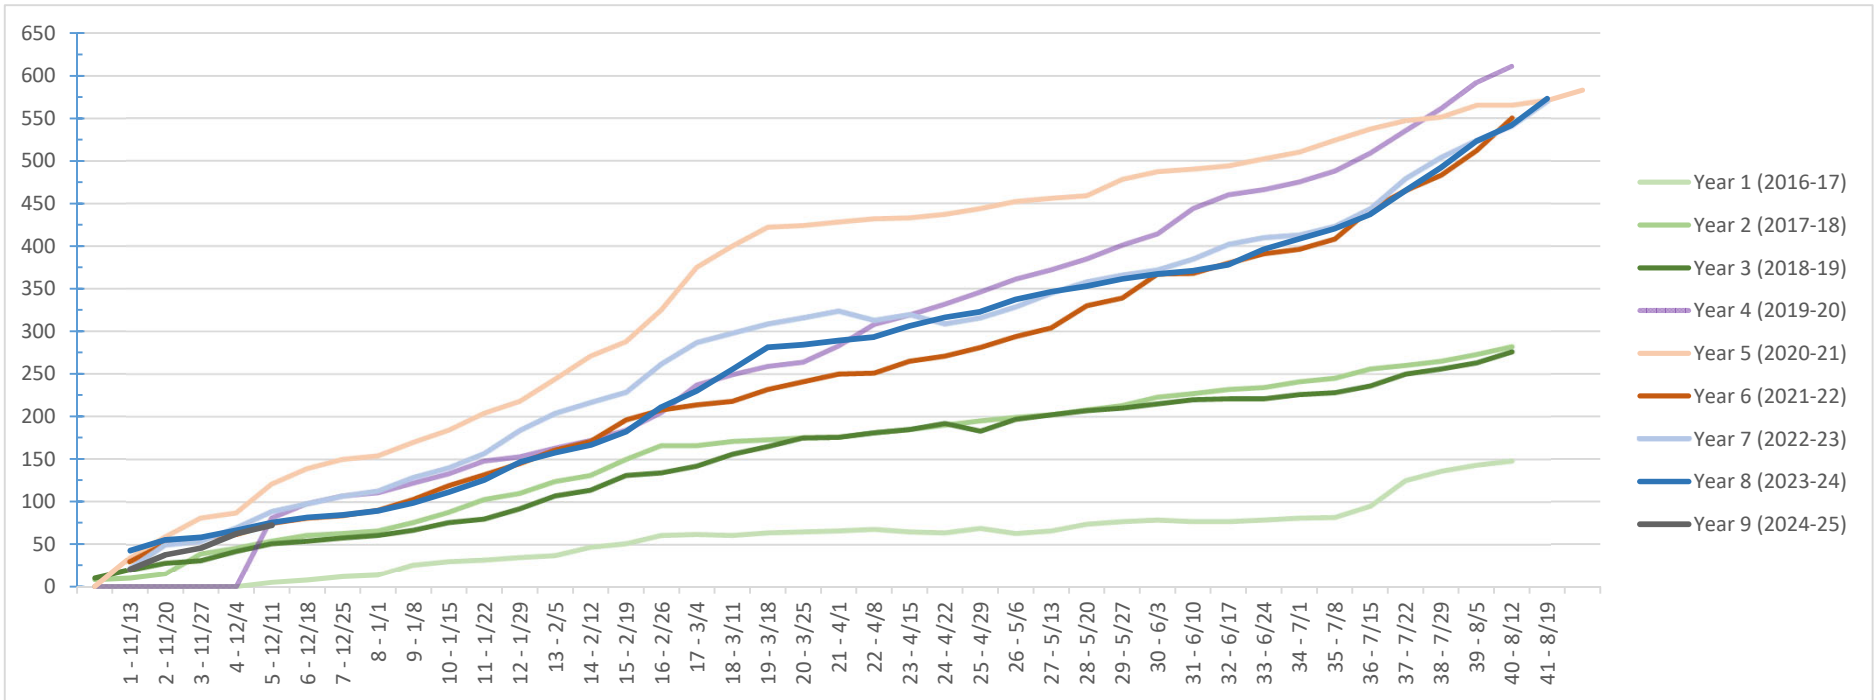

Year-over-year RFE Comparison